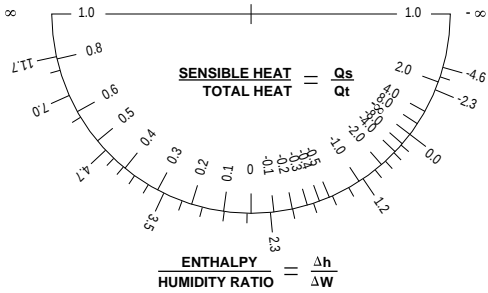

## PSYCHROMETRIC CHART NORMAL TEMPERATURE SI Units

SEA LEVEL  
BAROMETRIC PRESSURE: 101.325 kPa

Chart by: HANDS DOWN SOFTWARE, [www.handsdownsoftware.com](http://www.handsdownsoftware.com)