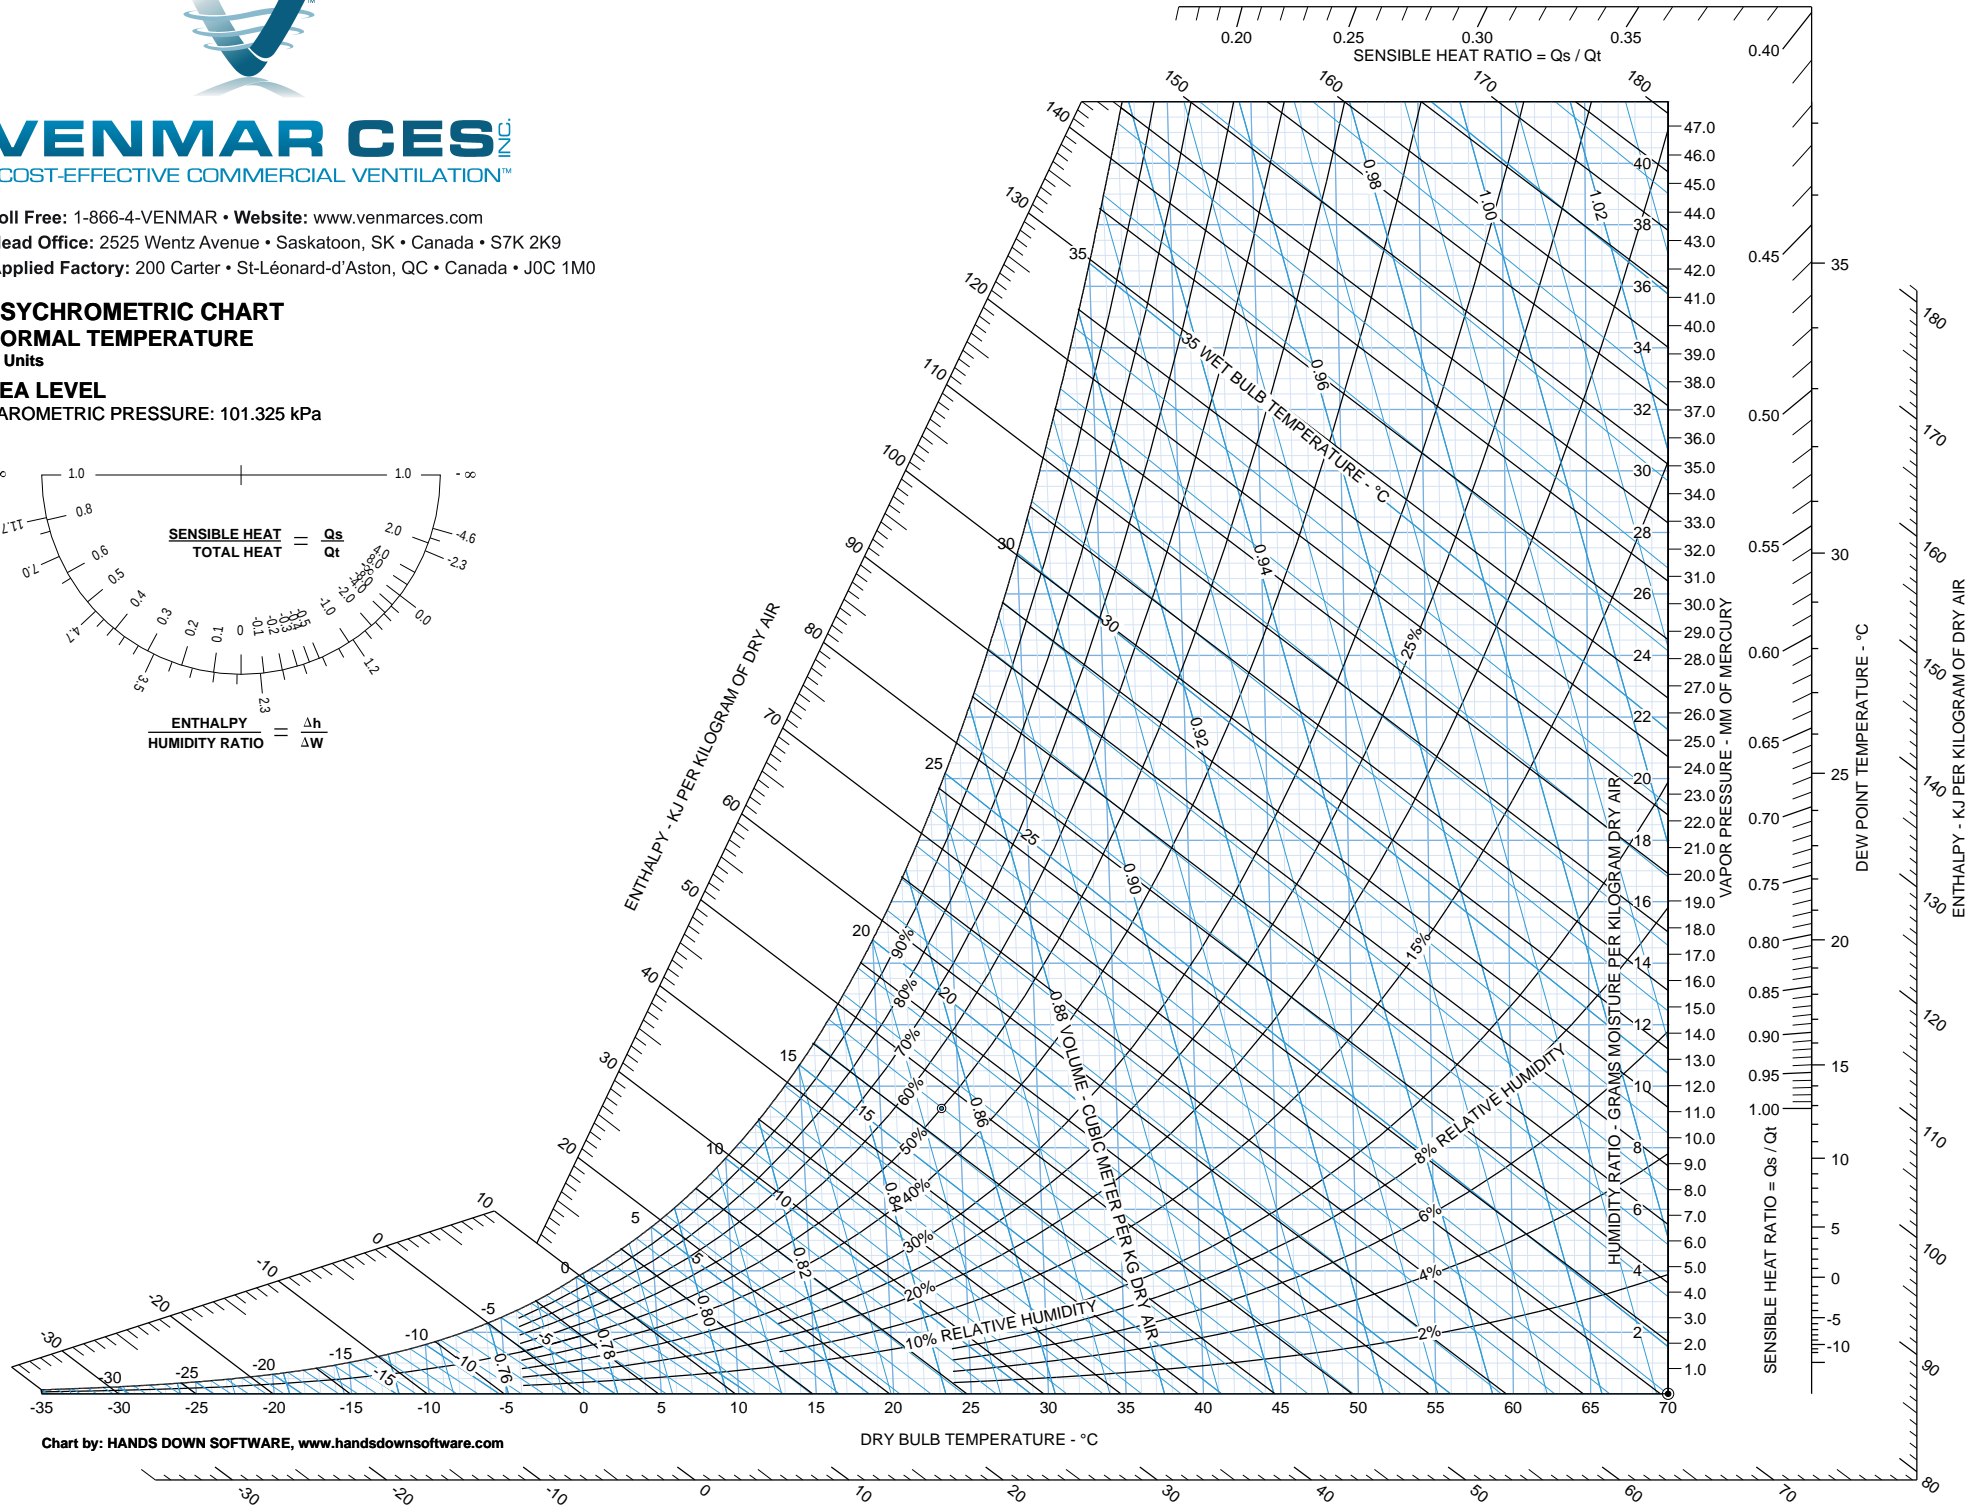

## PSYCHROMETRIC CHART NORMAL TEMPERATURE SI Units

SEA LEVEL  
BAROMETRIC PRESSURE: 101.325 kPa

Chart by: HANDS DOWN SOFTWARE, [www.handsdownsoftware.com](http://www.handsdownsoftware.com)